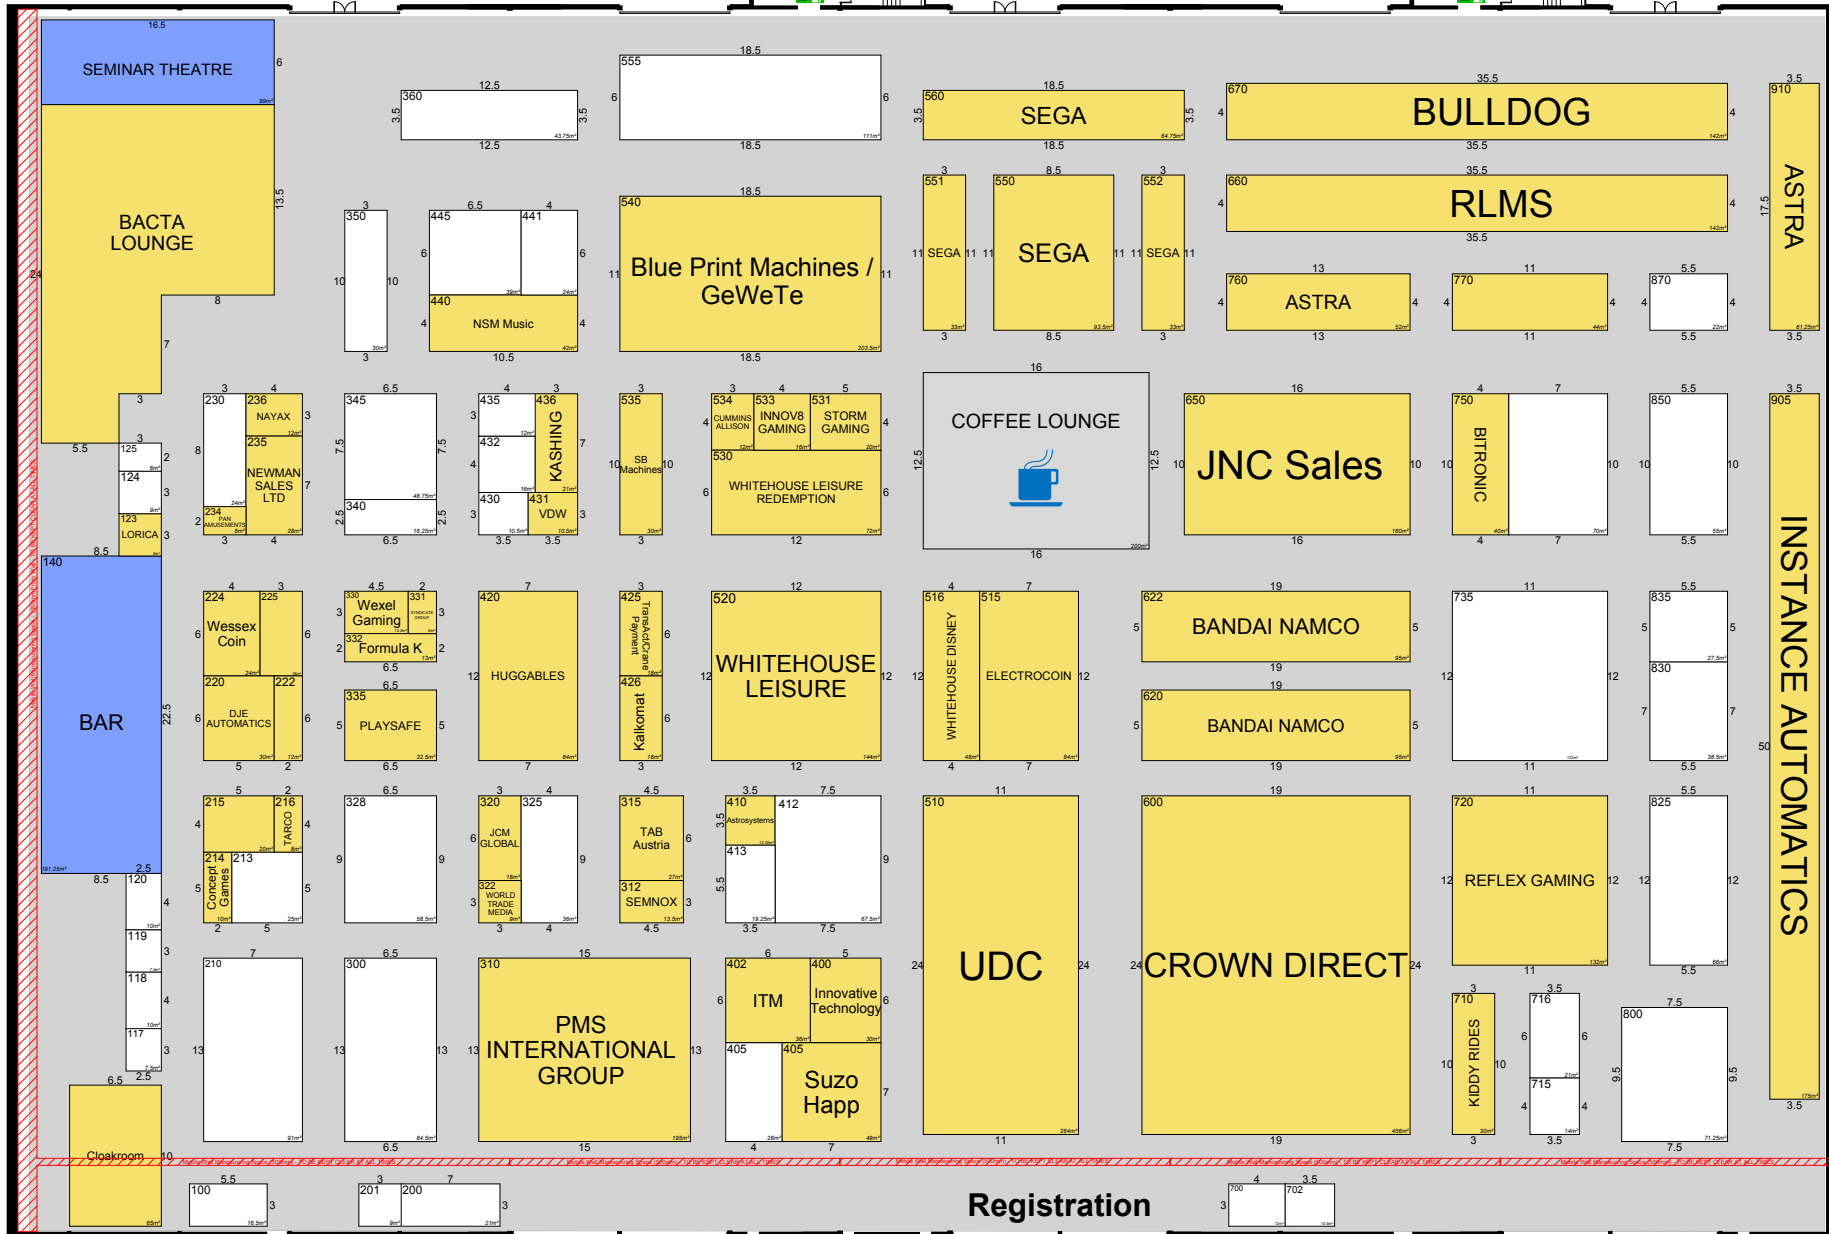

EAG Expo 2020

14 - 16 January 2020

Visitor Attraction

Expo 2020

14 - 16 January 2020

Lorry Door
N2

Lorry Door
N3

Lorry Door
N4

Lorry Door
N5

Lorry Door
N6

N1 - N6

Registration

Organisers Office

Organisers Office

Organisers Office

Organisers Office

Entrance